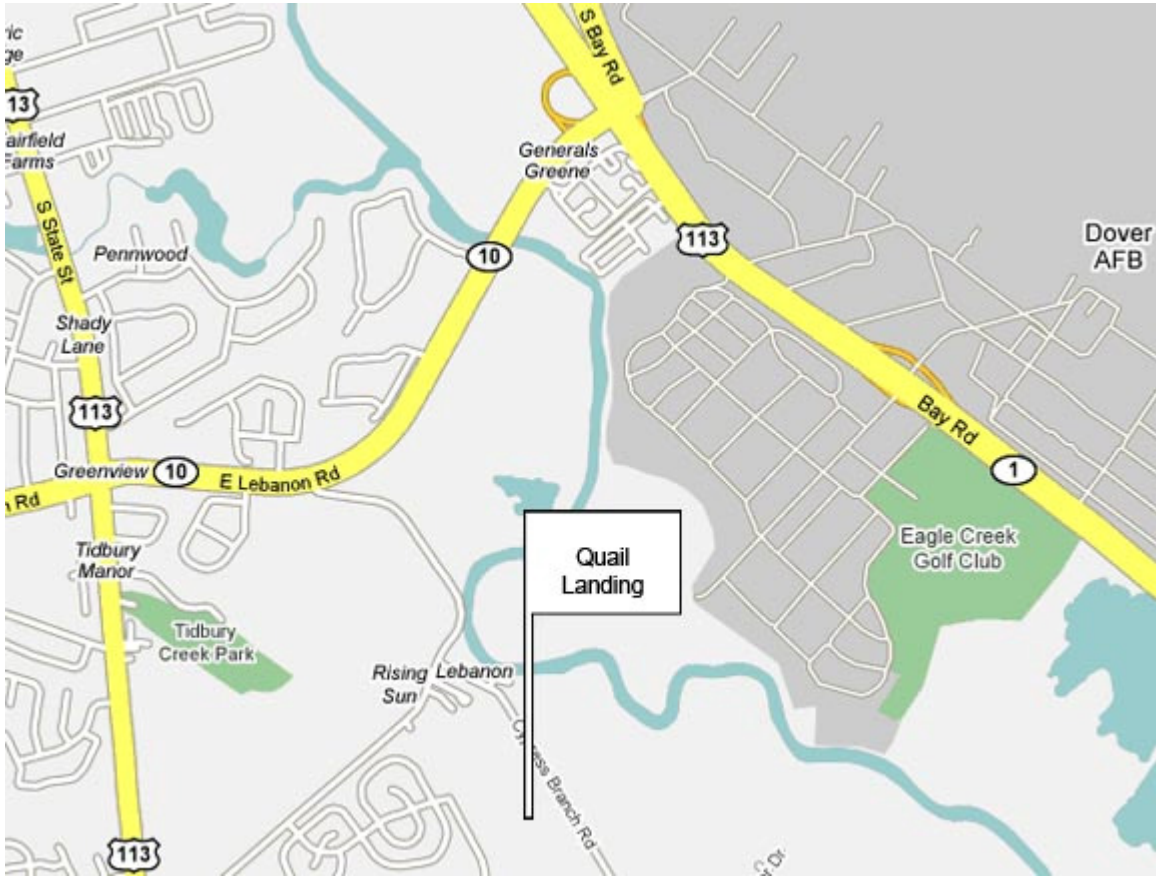

Directions to Quail Landing

Quail Landing

From route 1 / 113

Take route 10 west approximately 1 mile to Sorghum Mill Rd

Half mile, turn left onto Cypress Branch Road

Quail Landing is on your left

302-697-2005