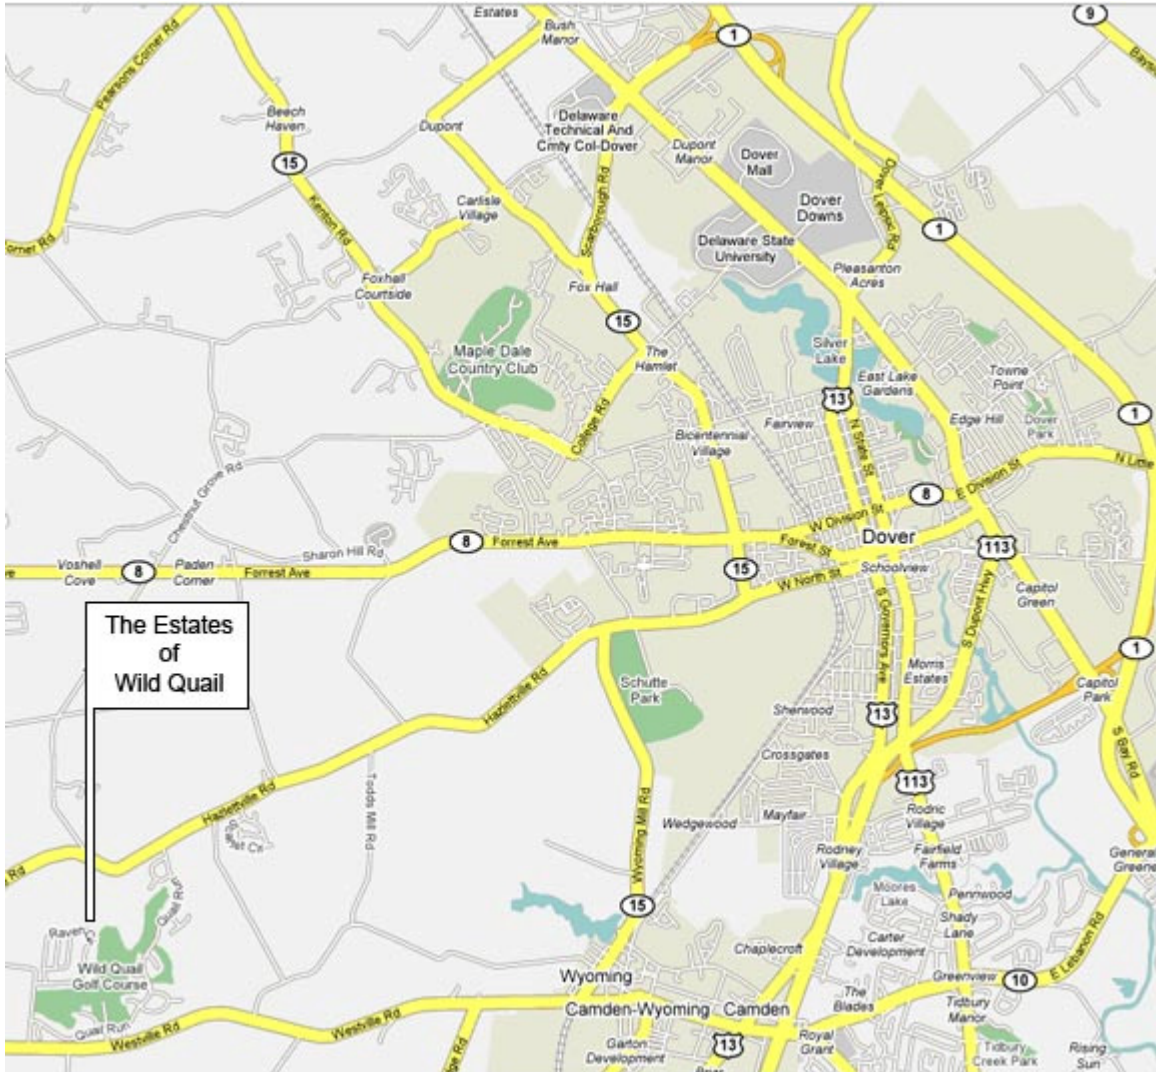

Directions to The Estates of Wild Quail

From route 1 / 13:

Take Scarborough Rd Exit in Dover

Stay on Scarborough Rd it will turn into route 15 south (McKee Rd)

At Dead-End, make right

Stay straight on Hazletville Rd.

Wild Quail approximately 6 miles on left

302-697-2005