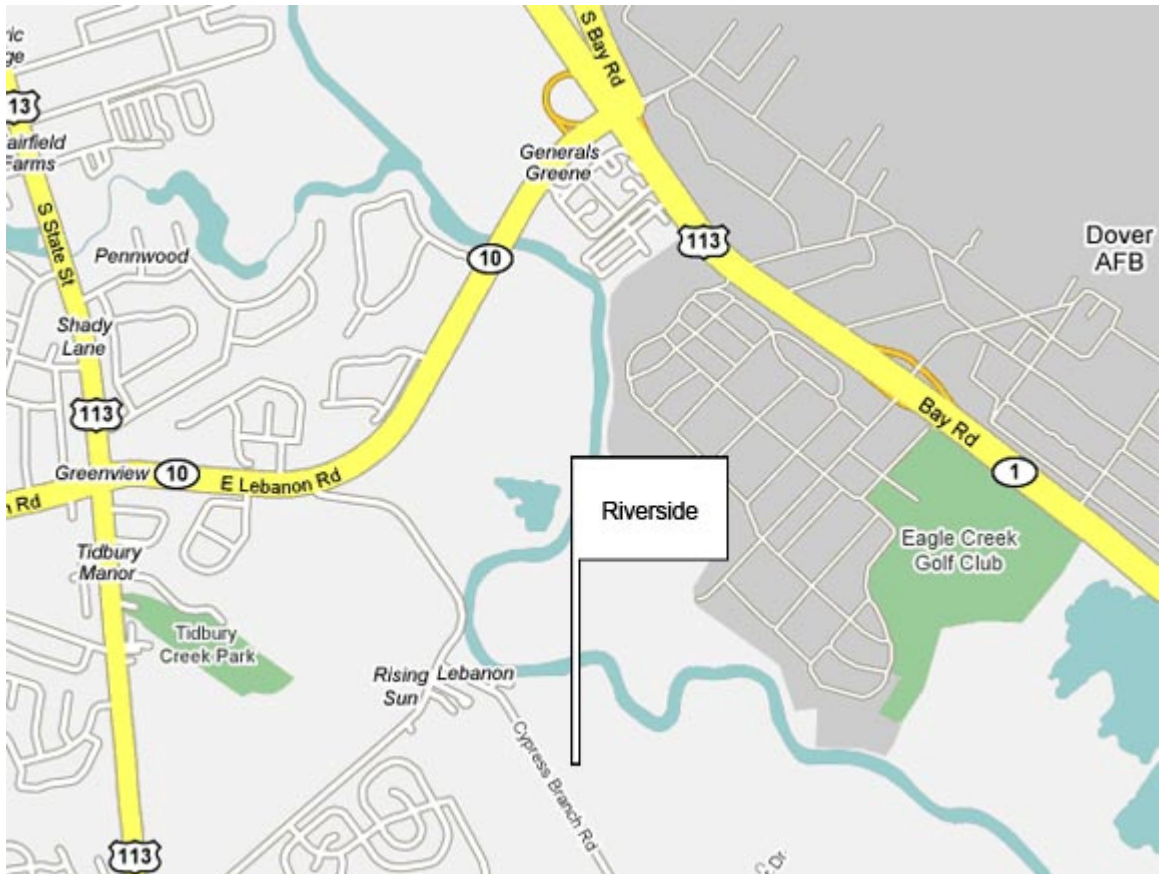

Directions to Riverside

Riverside

From route 1 / 113

Take route 10 west approximately 1 mile to Sorghum Mill Rd

Half mile, turn left onto Cypress Branch Road

Riverside is on your left

302-697-2005